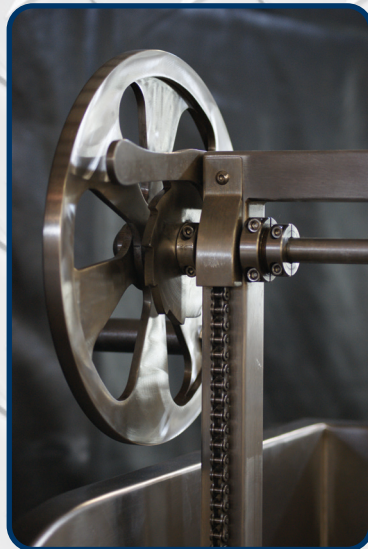

1367 Horizon Ave.
Lafayette, CO 80026

www.broomfieldsheetmetal.com
(303) 466-4222
Fax: (303) 466-5744

BROOMFIELD SHEET METAL, INC.
• ESTABLISHED 1954 •